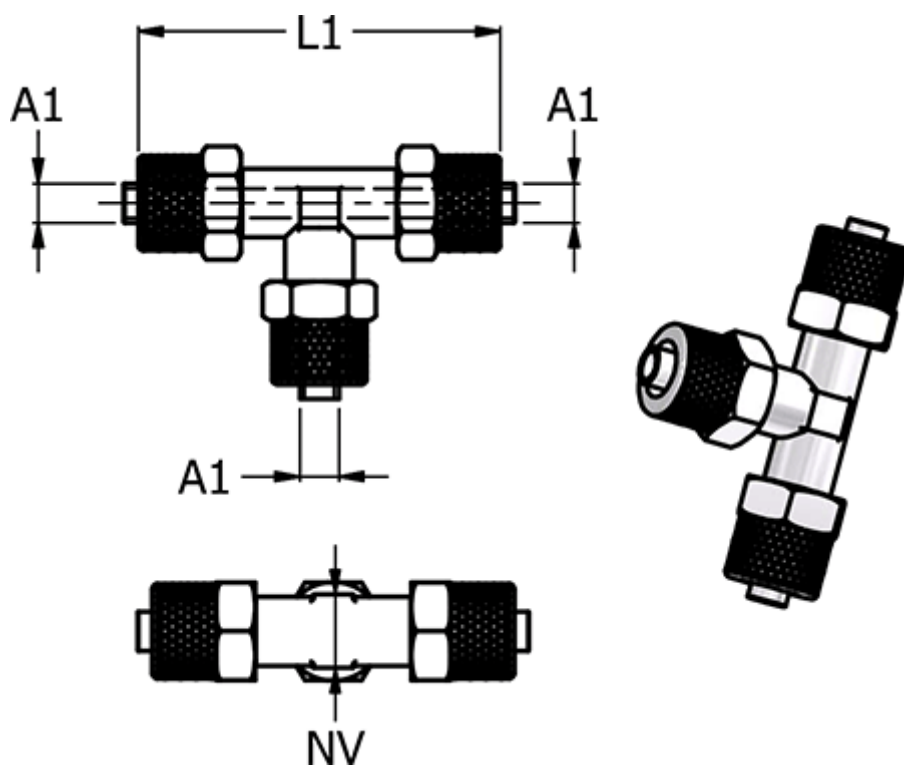

Article number: 586148004

Description: Push-on fitting 14.800-4, metal  $\text{Ø}4/2$ -" $\text{Ø}4/2$ - $\text{Ø}4/2$   
Tee

## Measures

Hose diameter A1 = 4/2

L1 = 49

NV = 9